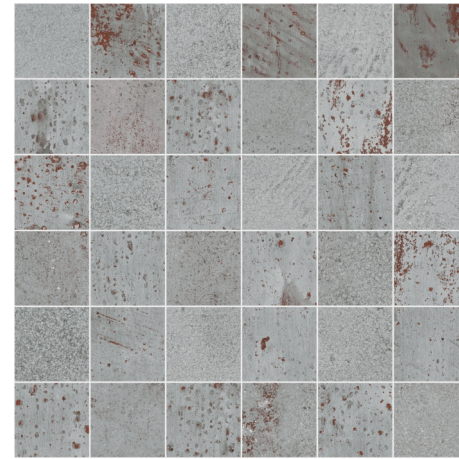

Sheet Size.
303 x 303 mm

Chip Size.
48 x 48 mm

Thickness.
06 mm

FUJI BEIGE

Sheet Size.
303 x 303 mm

Chip Size.
48 x 48 mm

Thickness.
06 mm

PORFIDO

Sheet Size.
303 x 303 mm

Chip Size.
48 x 48 mm

Thickness.
06 mm

PORPHYRY GREY

Sheet Size.
303 x 303 mm

Chip Size.
48 x 48 mm

Thickness.
06 mm

SANDSTONE GOLD