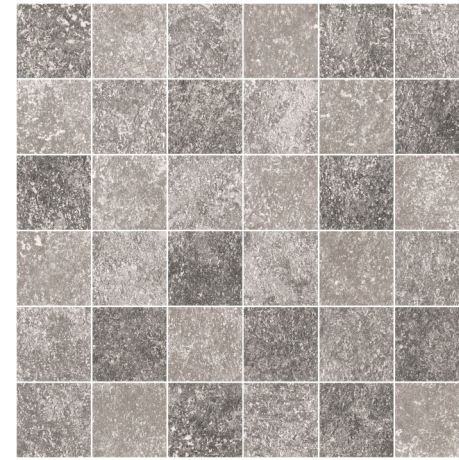

BASALT GREY

CASTLE COPPER

CASTLE NAMUR

FUJI ALMOND

FUJI BEIGE

PORFIDO

PORPHYRY GREY

SANDSTONE GOLD

TERRACOTTA

TRAIL GREIGE

stoneva
MOSAIC

BASALT GREY

Sheet Size.
303 x 303 mm

Chip Size.
48 x 48 mm

Thickness.
06 mm

CASTLE COPPER