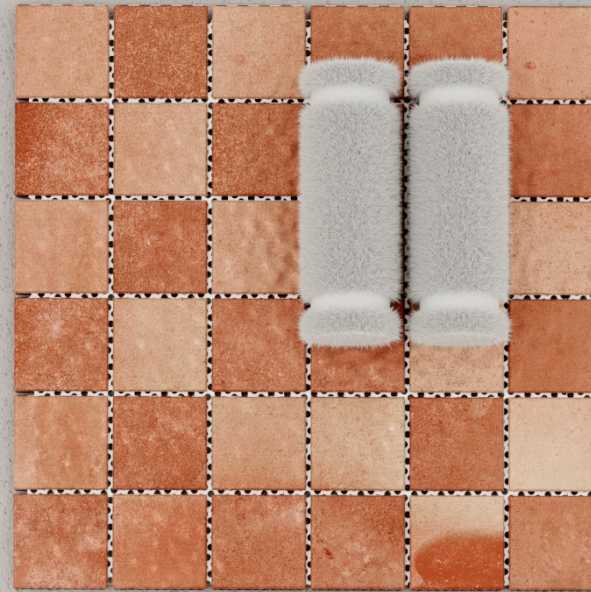

Non-slip

Dimensional Stability

Frost Resistant

Compatible with modern
fixtures and premium
mosaic tiles

INDEX

303x
303mm

48x48mm

06mm
Thickness