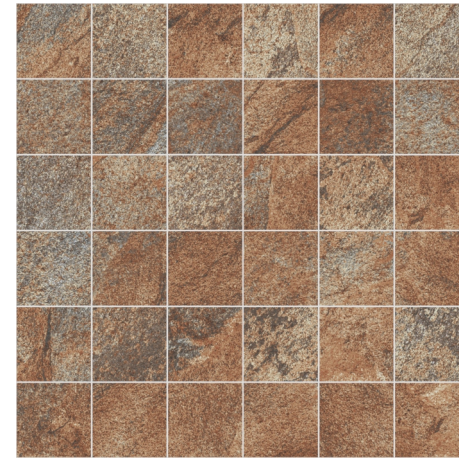

TERRACOTTA

TRAIL GREIGE

stoneva
MOSAIC

BASALT GREY

Sheet Size.
303 x 303 mm

Chip Size.
48 x 48 mm

Thickness.
06 mm

CASTLE COPPER