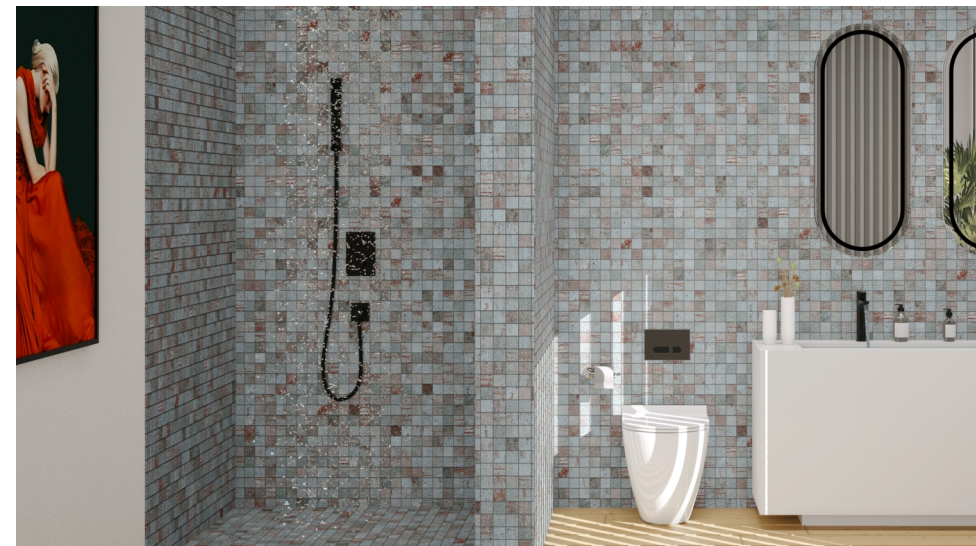

Sheet Size.
303 x 303 mm

Chip Size.
48 x 48 mm

Thickness.
06 mm

PORPHYRY GREY

Sheet Size.
303 x 303 mm

Chip Size.
48 x 48 mm

Thickness.
06 mm

SANDSTONE GOLD