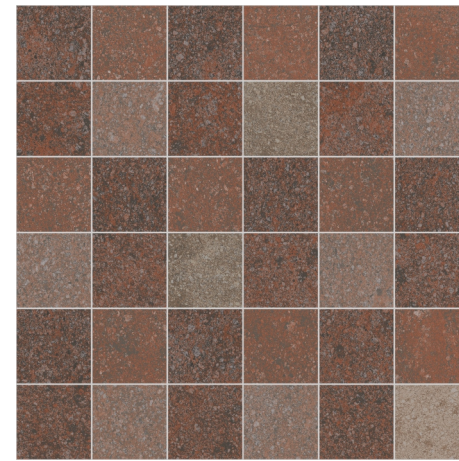

Sheet Size.
303 x 303 mm

Chip Size.
48 x 48 mm

Thickness.
06 mm

FUJI BEIGE

Sheet Size.
303 x 303 mm

Chip Size.
48 x 48 mm

Thickness.
06 mm

PORFIDO

Sheet Size.
303 x 303 mm

Chip Size.
48 x 48 mm

Thickness.
06 mm

PORPHYRY GREY

Sheet Size.
303 x 303 mm

Chip Size.
48 x 48 mm

Thickness.
06 mm

SANDSTONE GOLD