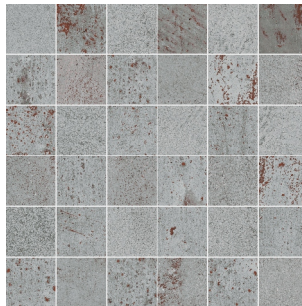

BASALT GREY

CASTLE COPPER

CASTLE NAMUR

FUJI ALMOND

FUJI BEIGE

PORFIDO

PORPHYRY GREY

SANDSTONE GOLD

TERRACOTTA

TRAIL GREIGE

stoneva
MOSAIC

BASALT GREY

Sheet Size.
303 x 303 mm

Chip Size.
48 x 48 mm

Thickness.
06 mm

CASTLE COPPER