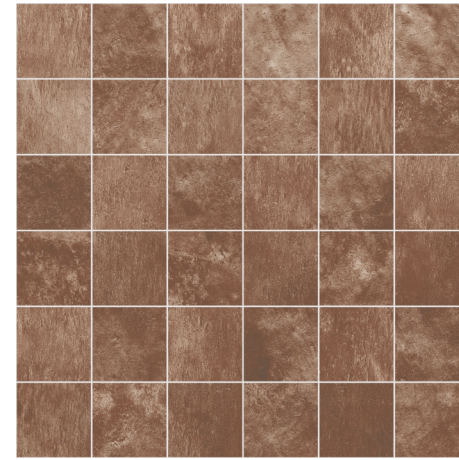

FUJI ALMOND

Sheet Size.
303 x 303 mm

Chip Size.
48 x 48 mm

Thickness.
06 mm