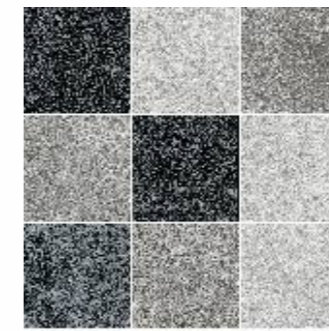

98X98 MM

55X210 MM

72X72MM

There are many variations in texture and depth, often shaped by the very volcanic forces that formed them. The tactile surface, rich in earthy tones and rugged beauty, seamlessly blends with both modern and traditional aesthetics. Whether used in large slabs for statement flooring or as mosaic tiles for intricate design, black lava stone infuses any environment with a bold yet natural elegance. Its subtle charm reveals its finest details under different lighting, where its hidden nuances come alive.