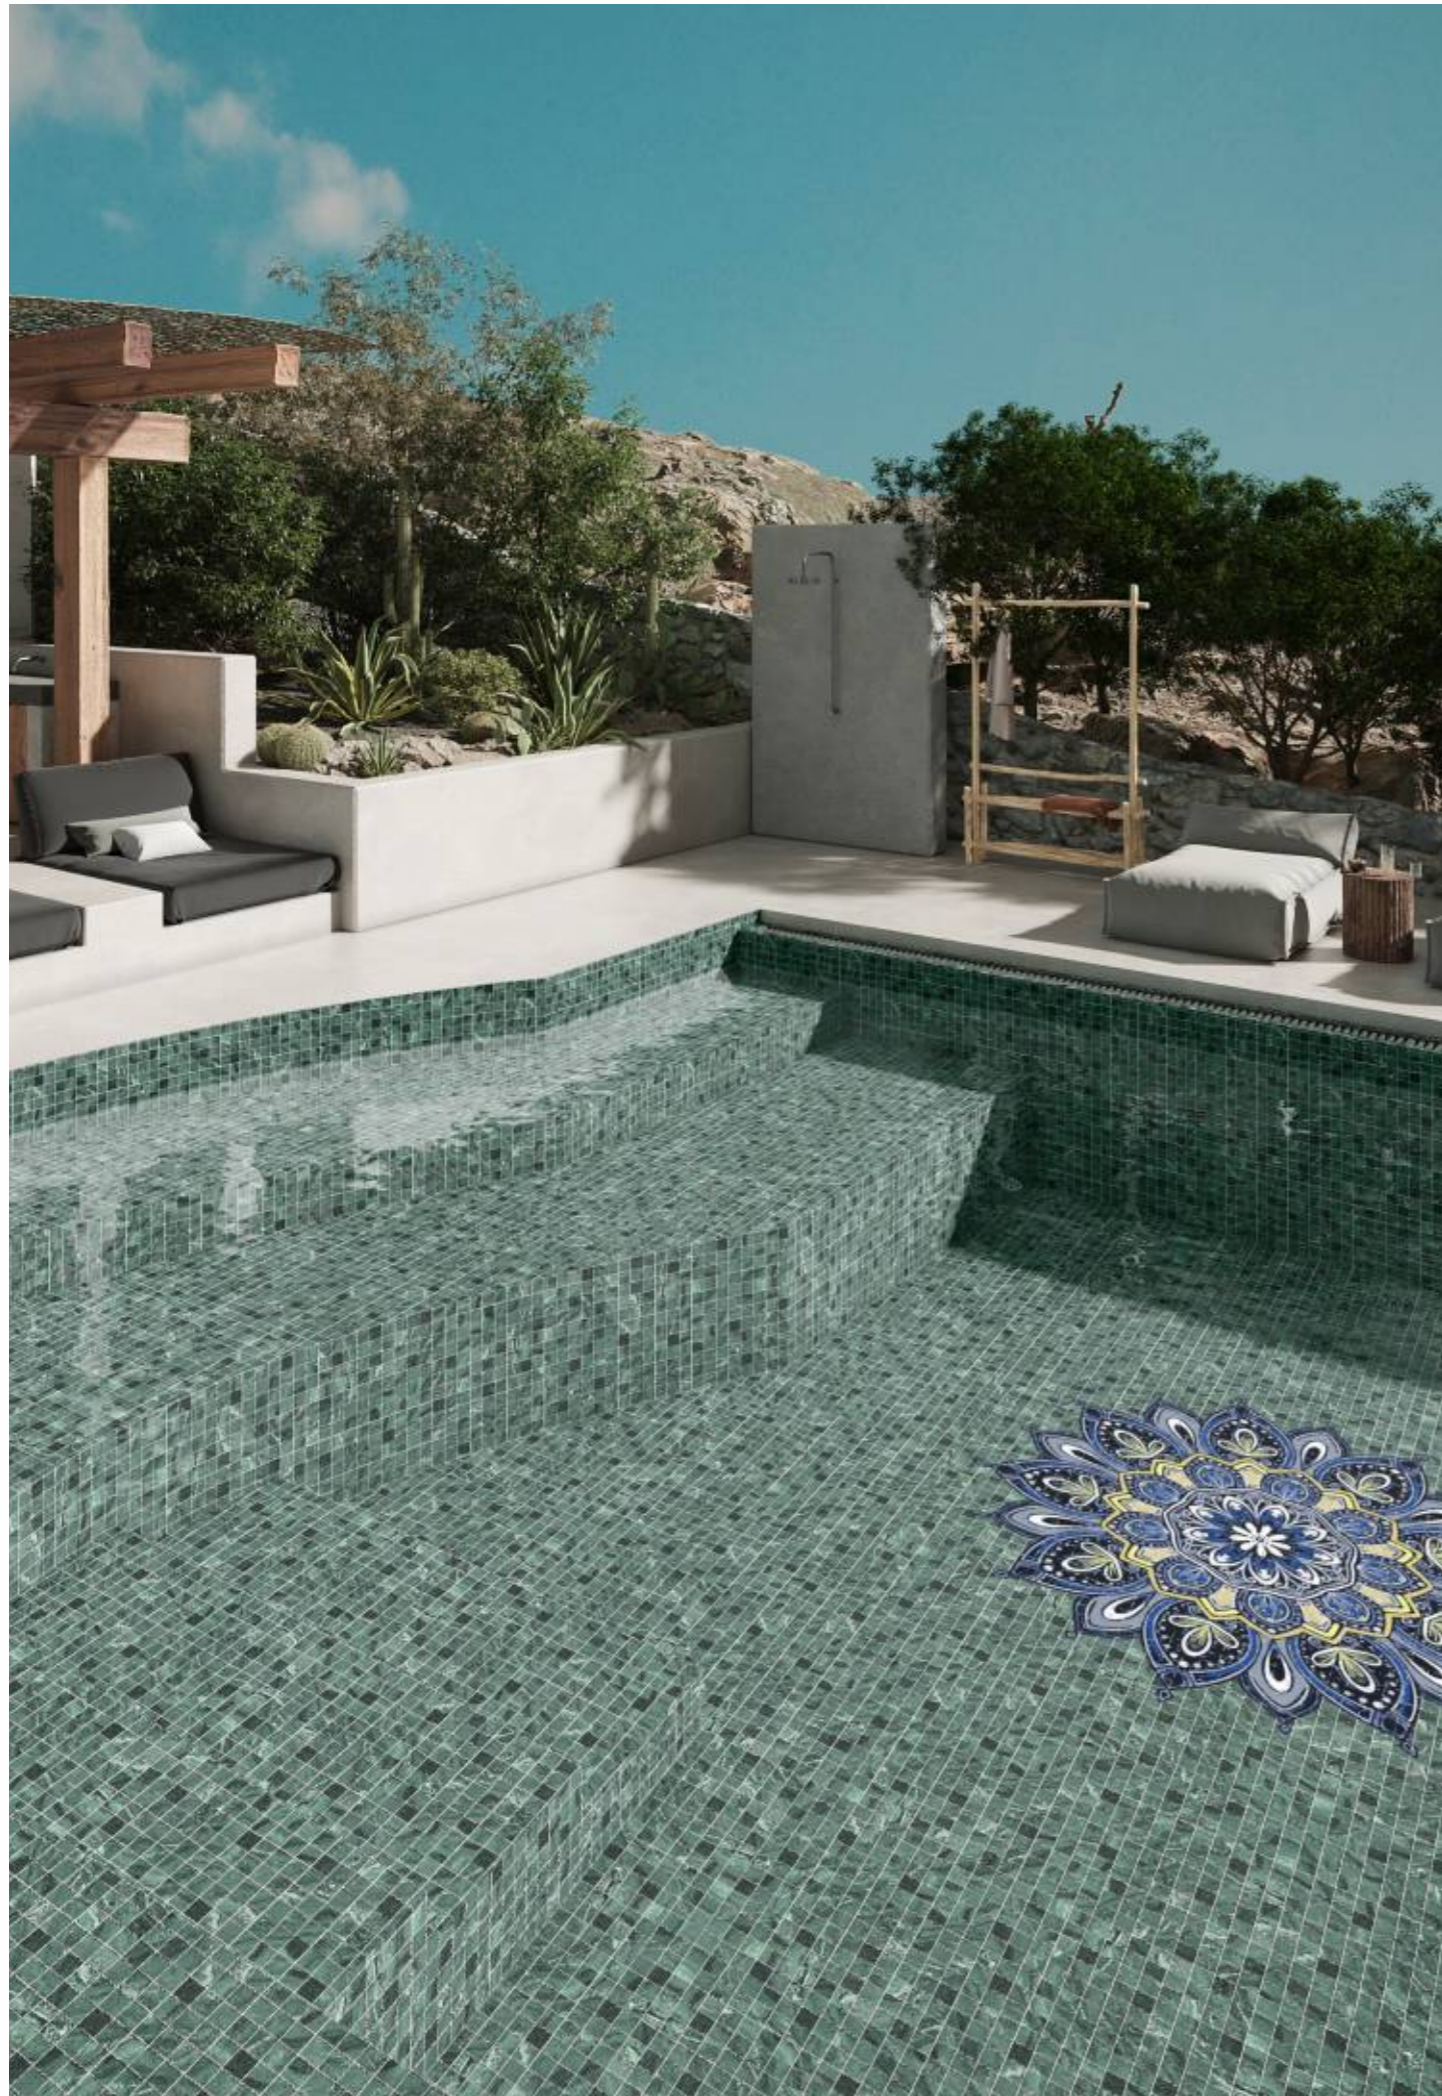

MILOTA

THINK DIFFERENT

AVAILABLE SIZES :

Chip Size 48x48 MM / Sheet Size 301 x 301 X 6MM

Chip Size 72x72 MM / Sheet Size 296 x 296 X 6MM

Chip Size 98x98 MM / Sheet Size 299 x 299 X 6MM

Chip Size 55x210 MM / Thickness 10MM

The versatile dimensions of the sukabumi green stone allow for intricate and customized applications, from mosaics to larger, seamless installations. Its superior durability, resistance to slipping, and cooling properties make it ideal for outdoor use, especially around water features. With its natural beauty and resilient structure, this stone ensures longevity while maintaining an aesthetically pleasing environment.