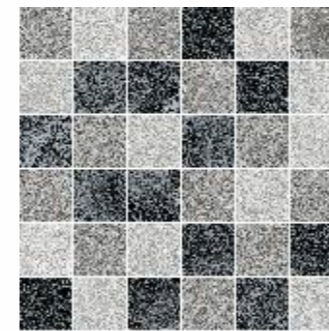

## AVAILABLE SIZES :

Chip Size 48x48 MM / Sheet Size 301 x 301 X 6MM

Chip Size 72x72 MM / Sheet Size 296 x 296 X 6MM

Chip Size 98x98 MM / Sheet Size 299 x 299 X 6MM

Chip Size 55x210 MM / Thickness 10MM

48X48MM