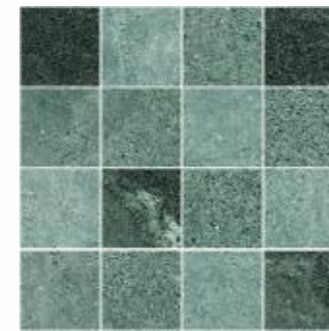

48X48MM

72X72MM