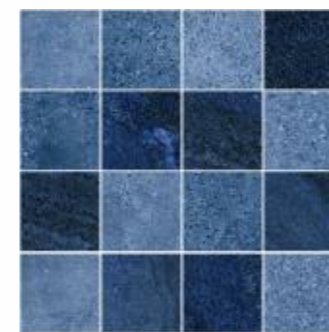

48X48MM

72X72MM