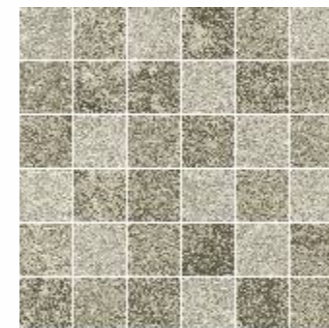

## AVAILABLE SIZES :

Chip Size 48x48 MM / Sheet Size 301 x 301 X 6MM

Chip Size 72x72 MM / Sheet Size 296 x 296 X 6MM

Chip Size 98x98 MM / Sheet Size 299 x 299 X 6MM

Chip Size 55x210 MM / Thickness 10MM

48X48MM