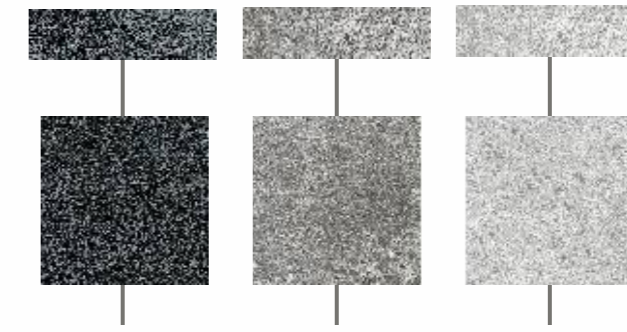

There are many variations in texture and depth, often shaped by the very volcanic forces that formed them. The tactile surface, rich in earthy tones and rugged beauty, seamlessly blends with both modern and traditional aesthetics. Whether used in large slabs for statement flooring or as mosaic tiles for intricate design, black lava stone infuses any environment with a bold yet natural elegance. Its subtle charm reveals its finest details under different lighting, where its hidden nuances come alive.