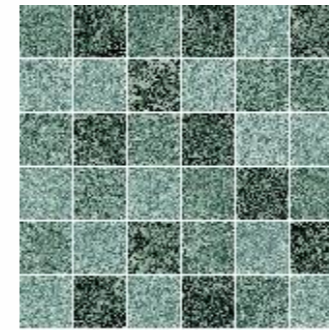

## AVAILABLE SIZES :

Chip Size 48x48 MM / Sheet Size 301 x 301 X 6MM

Chip Size 72x72 MM / Sheet Size 296 x 296 X 6MM

Chip Size 98x98 MM / Sheet Size 299 x 299 X 6MM

Chip Size 55x210 MM / Thickness 10MM

48X48MM