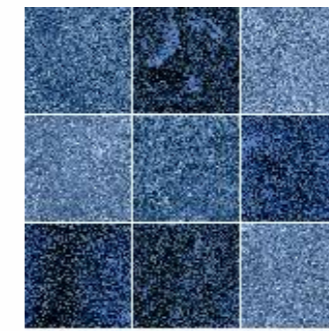

## AVAILABLE SIZES :

Chip Size 48x48 MM / Sheet Size 301 x 301 X 6MM

Chip Size 72x72 MM / Sheet Size 296 x 296 X 6MM

Chip Size 98x98 MM / Sheet Size 299 x 299 X 6MM

Chip Size 55x210 MM / Thickness 10MM

48X48MM