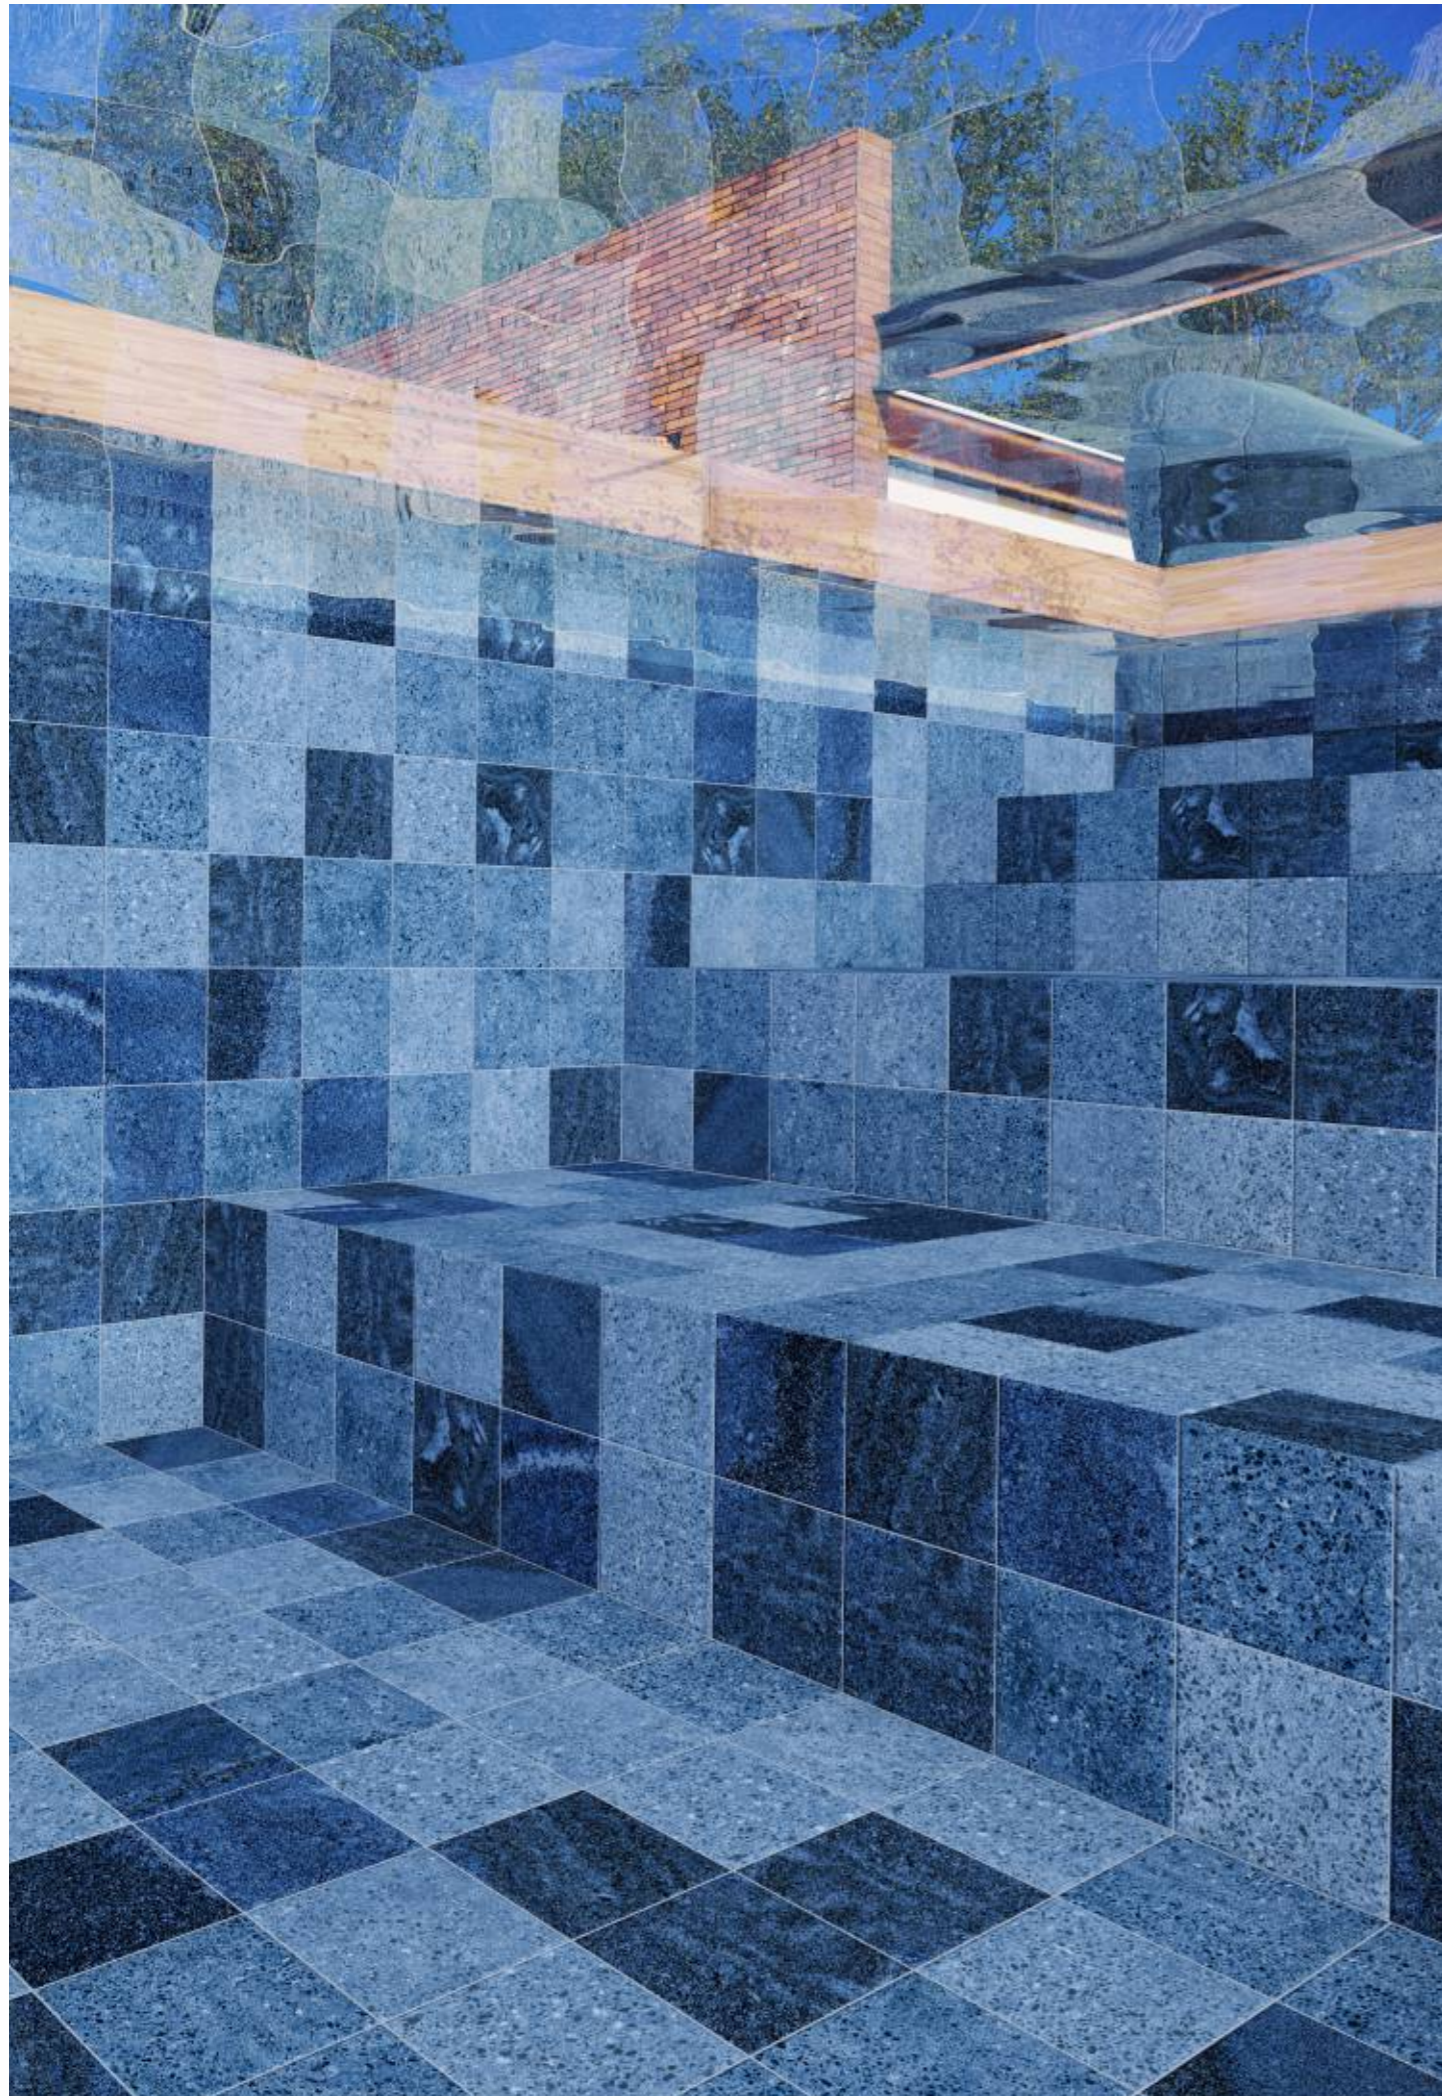

# Welcom to BALISTONE

Our range includes a variety of color palettes, from earthy stone greys to deep blues and greens, allowing you to customize your space to your vision. Whether creating a tranquil poolside retreat or a bold, modern landscape, milota rock & pool tiles help you achieve a flawless finish that mirrors your unique taste and lifestyle.

# BLUE

wave stone

Embrace the soothing charm of the ocean with blue wave stone from balistone. these tiles evoke the natural beauty of coastal waves, adding a tranquil and refreshing atmosphere to any pool. the deep blue hues shimmer under sunlight, creating a captivating effect that transports you to serene, tropical waters.