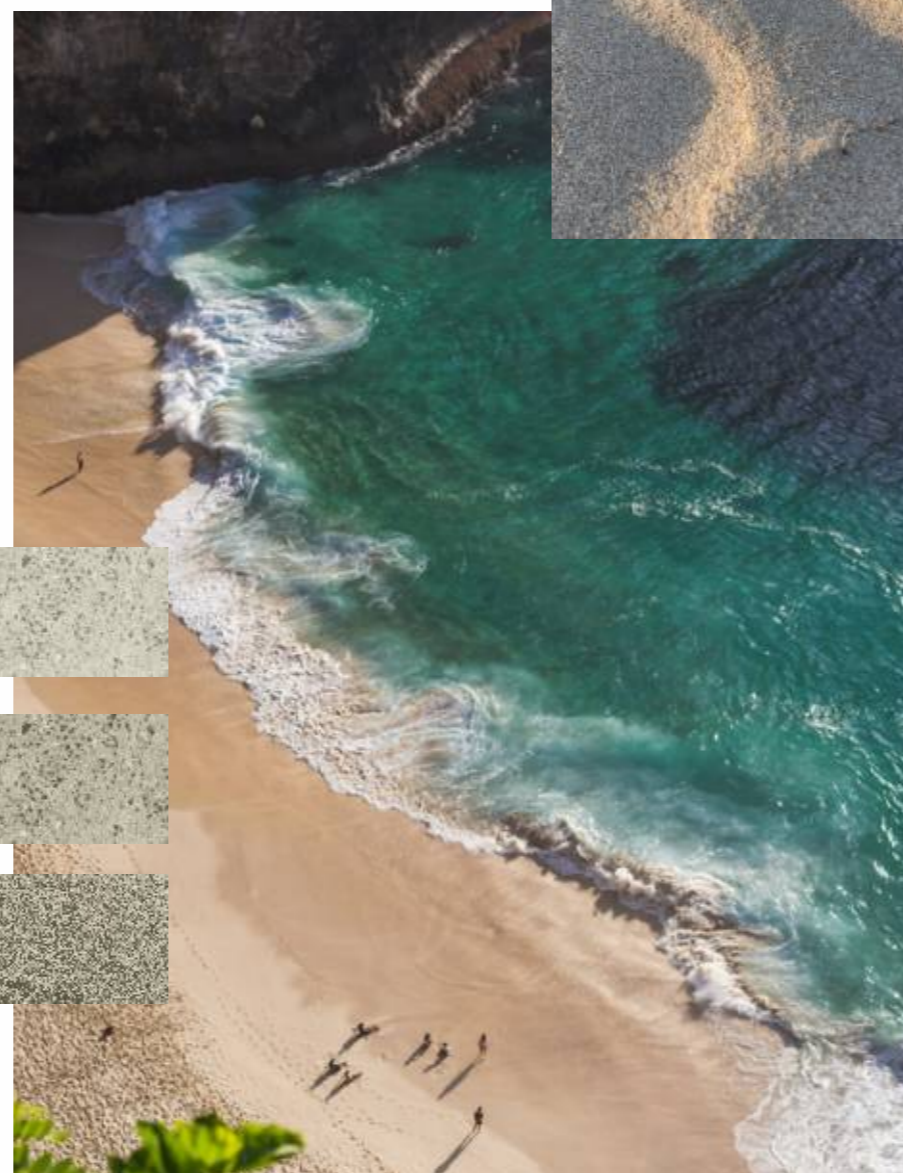

A Touch of PALIMANAN Stone

Inspired by the serene textures of nature, palimanan stone blends the beauty of coastal landscapes with timeless design. its natural, sandy hues and organic patterns evoke memories of sun-drenched beaches and peaceful escapes