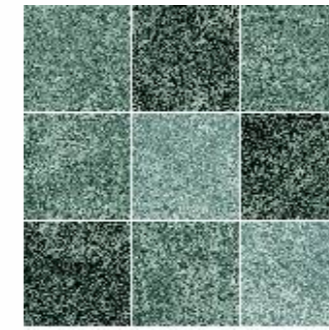

## AVAILABLE SIZES :

Chip Size 48x48 MM / Sheet Size 301 x 301 X 6MM

Chip Size 72x72 MM / Sheet Size 296 x 296 X 6MM

Chip Size 98x98 MM / Sheet Size 299 x 299 X 6MM

Chip Size 55x210 MM / Thickness 10MM

48X48MM