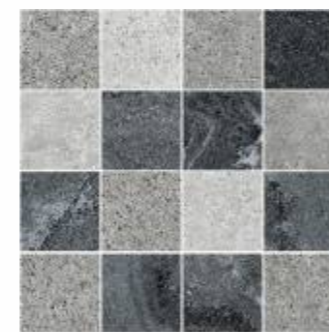

98X98 MM

55X210 MM

72X72MM

There are many variations in texture and depth, often shaped by the very volcanic forces that formed them. The tactile surface, rich in earthy tones and rugged beauty, seamlessly blends with both modern and traditional aesthetics. Whether used in large slabs for statement flooring or as mosaic tiles for intricate design, black lava stone infuses any environment with a bold yet natural elegance. Its subtle charm reveals its finest details under different lighting, where its hidden nuances come alive.