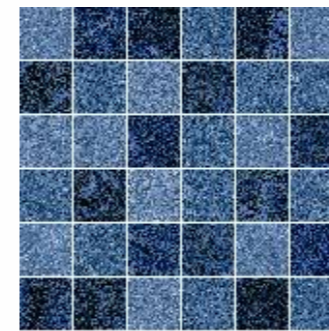

## AVAILABLE SIZES :

Chip Size 48x48 MM / Sheet Size 301 x 301 X 6MM

Chip Size 72x72 MM / Sheet Size 296 x 296 X 6MM

Chip Size 98x98 MM / Sheet Size 299 x 299 X 6MM

Chip Size 55x210 MM / Thickness 10MM

48X48MM