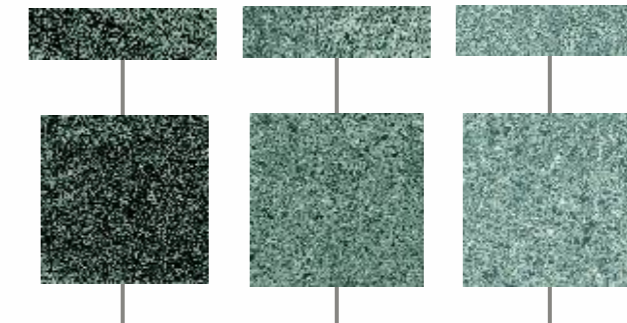

MILOTA

THINK DIFFERENT

AVAILABLE SIZES :

Chip Size 48x48 MM / Sheet Size 301 x 301 X 6MM

Chip Size 72x72 MM / Sheet Size 296 x 296 X 6MM

Chip Size 98x98 MM / Sheet Size 299 x 299 X 6MM

Chip Size 55x210 MM / Thickness 10MM

The versatile dimensions of the sukabumi green stone allow for intricate and customized applications, from mosaics to larger, seamless installations. Its superior durability, resistance to slipping, and cooling properties make it ideal for outdoor use, especially around water features. With its natural beauty and resilient structure, this stone ensures longevity while maintaining an aesthetically pleasing environment.