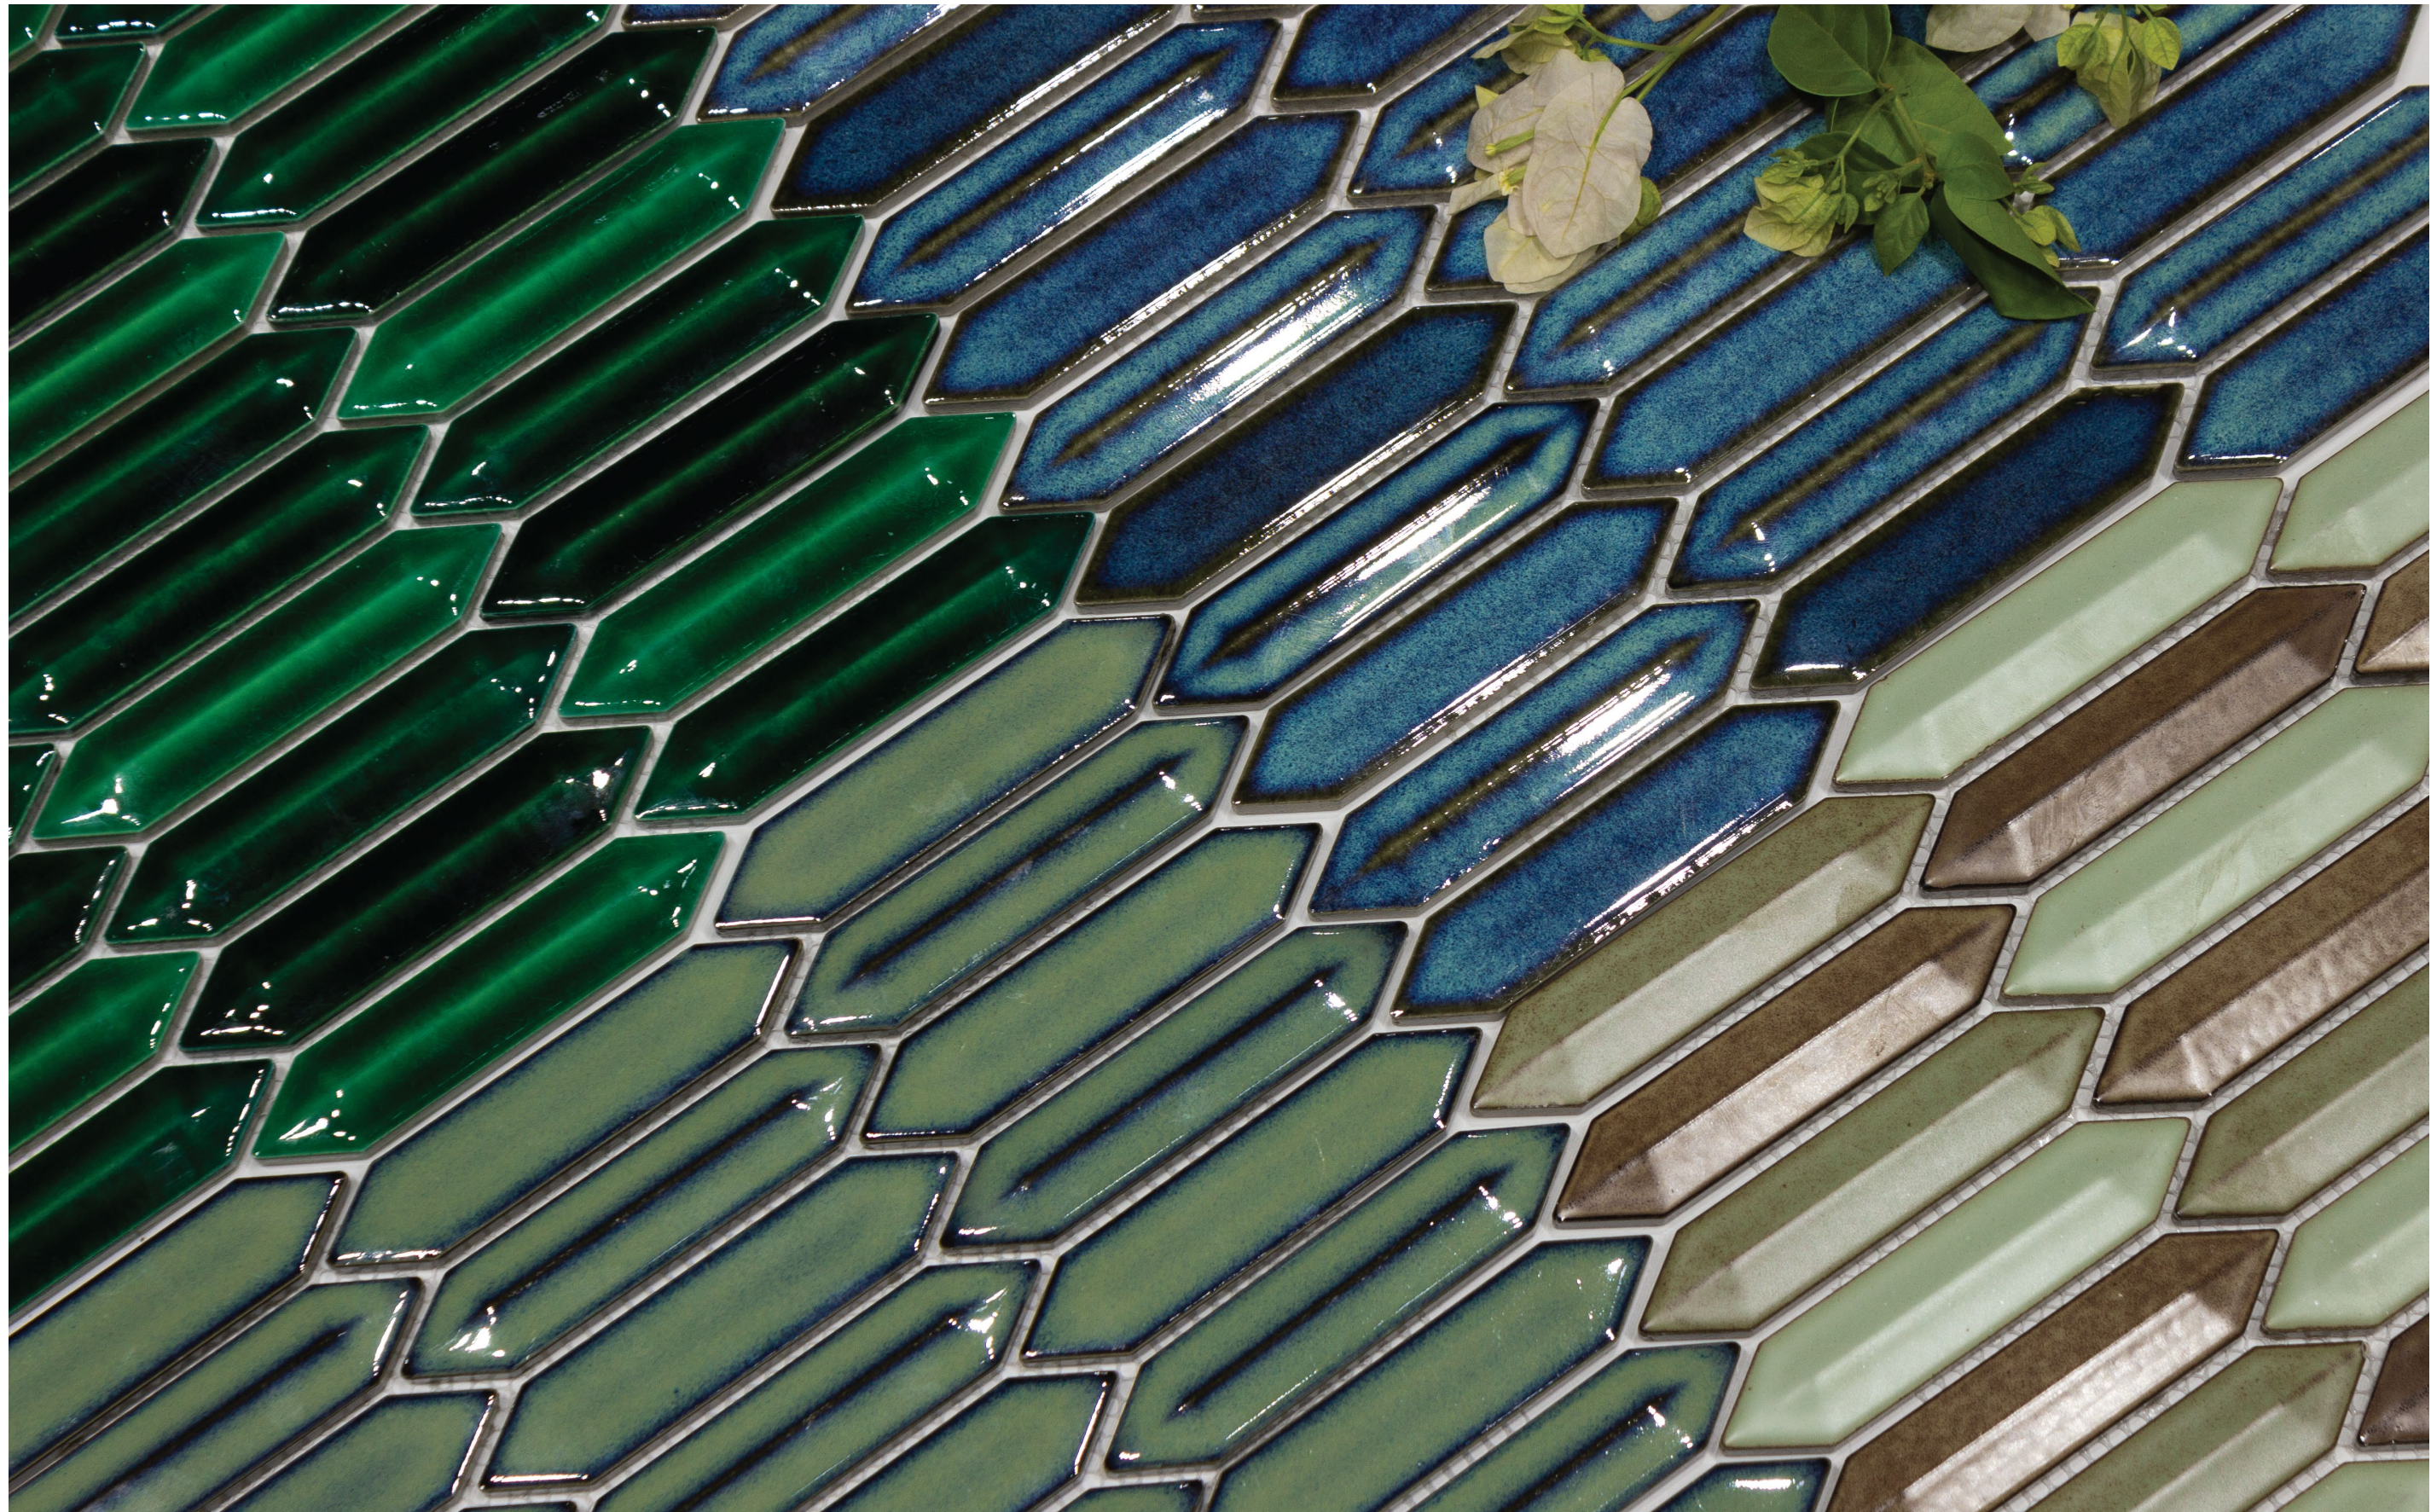

ARROW NATURAL GREEN

ARROW OCEAN

ARROW OLIVE

ARROW CRYSTAL