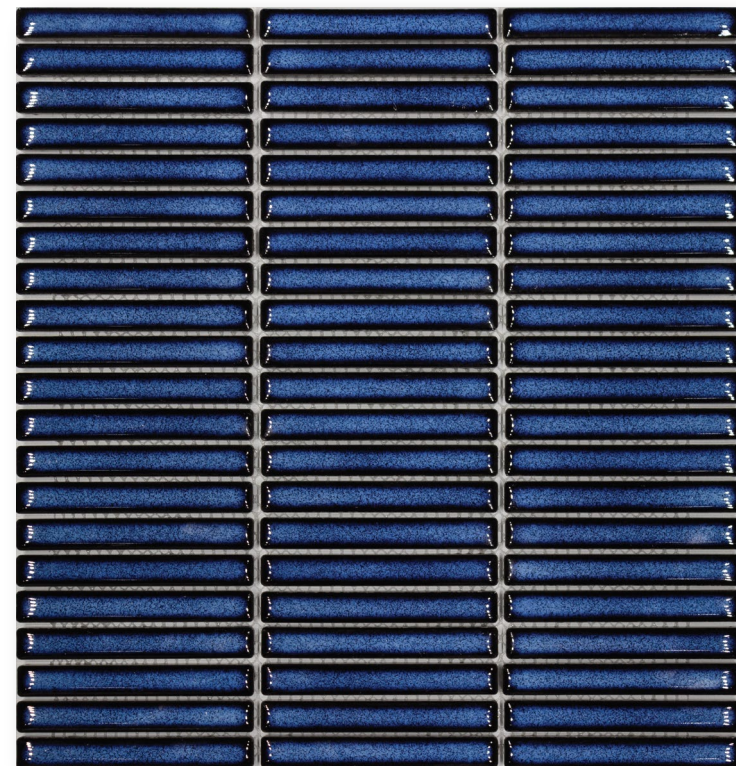

KIT-KAT MIDNIGHT

GLOSSY