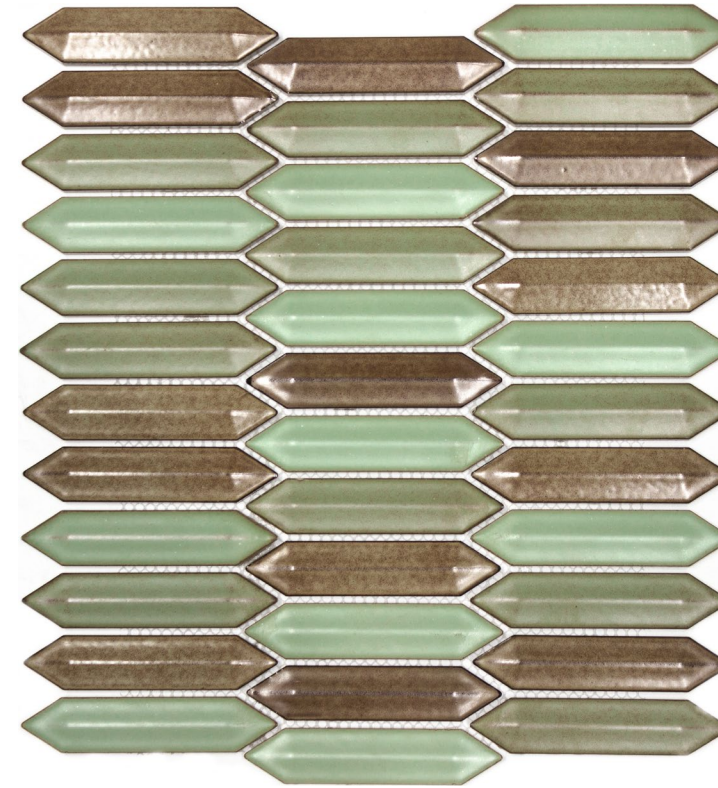

ARROW CRYSTAL

MATT