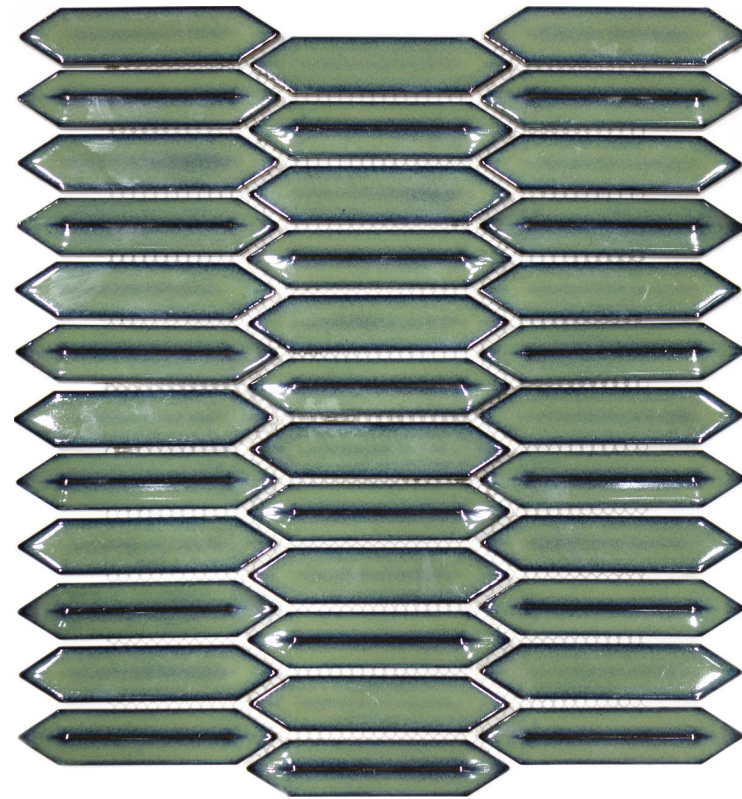

ARROW OCEAN

ARROW

PORCELAIN

ARROW OLIVE

GLOSSY