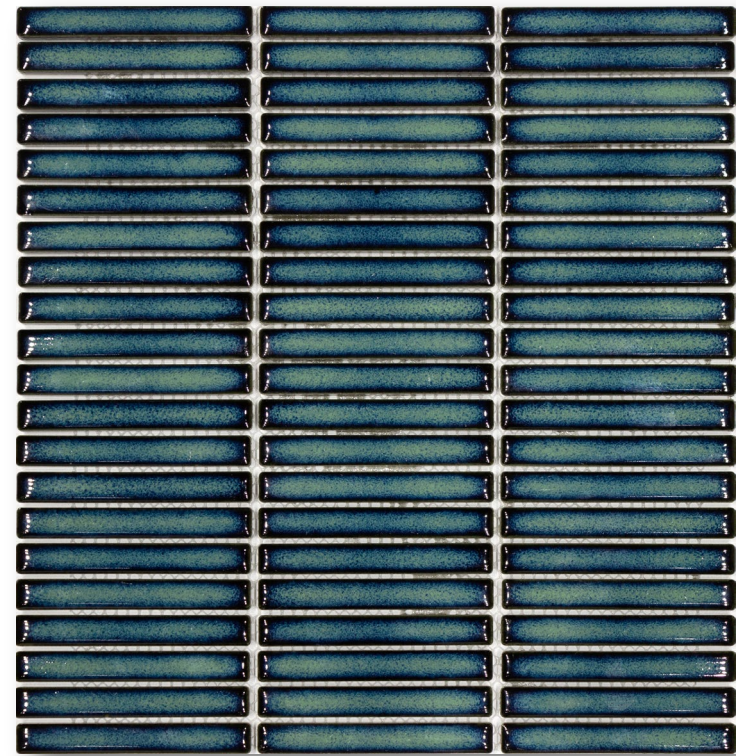

ARROW COLLECTION

- OLIVE
- CRYSTAL
- OCEAN
- NATURAL GREEN

KIT-KAT

PORCELAIN

Kit-Kat features a vibrant, dynamic color scheme that creates striking visual effects through the interplay of light, shadow, and its subtle dimensional design. The tile's gently raised, curved surface makes it particularly well-suited for compact areas and accent walls, whether inside or outside. Its versatile aesthetic makes it an ideal choice for commercial applications, including bar areas, reception desks, display shelving, and structural columns.

GLOSSY

KIT-KAT MIDNIGHT

GLOSSY

KIT-KAT WHITE

KIT-KAT

PORCELAIN

KIT-KAT TEAL

GLOSSY

Arrow Tile features a vibrant and dynamic color scheme that maximizes visual impact through the play of light, shadow, and its subtle three-dimensional aesthetic. Its softly curved, raised surface makes it perfect for accent walls and small spaces, both interior and exterior. With its adaptable look, Arrow Tile is perfect for commercial applications such as bar countertops, reception areas, display shelves, and support columns